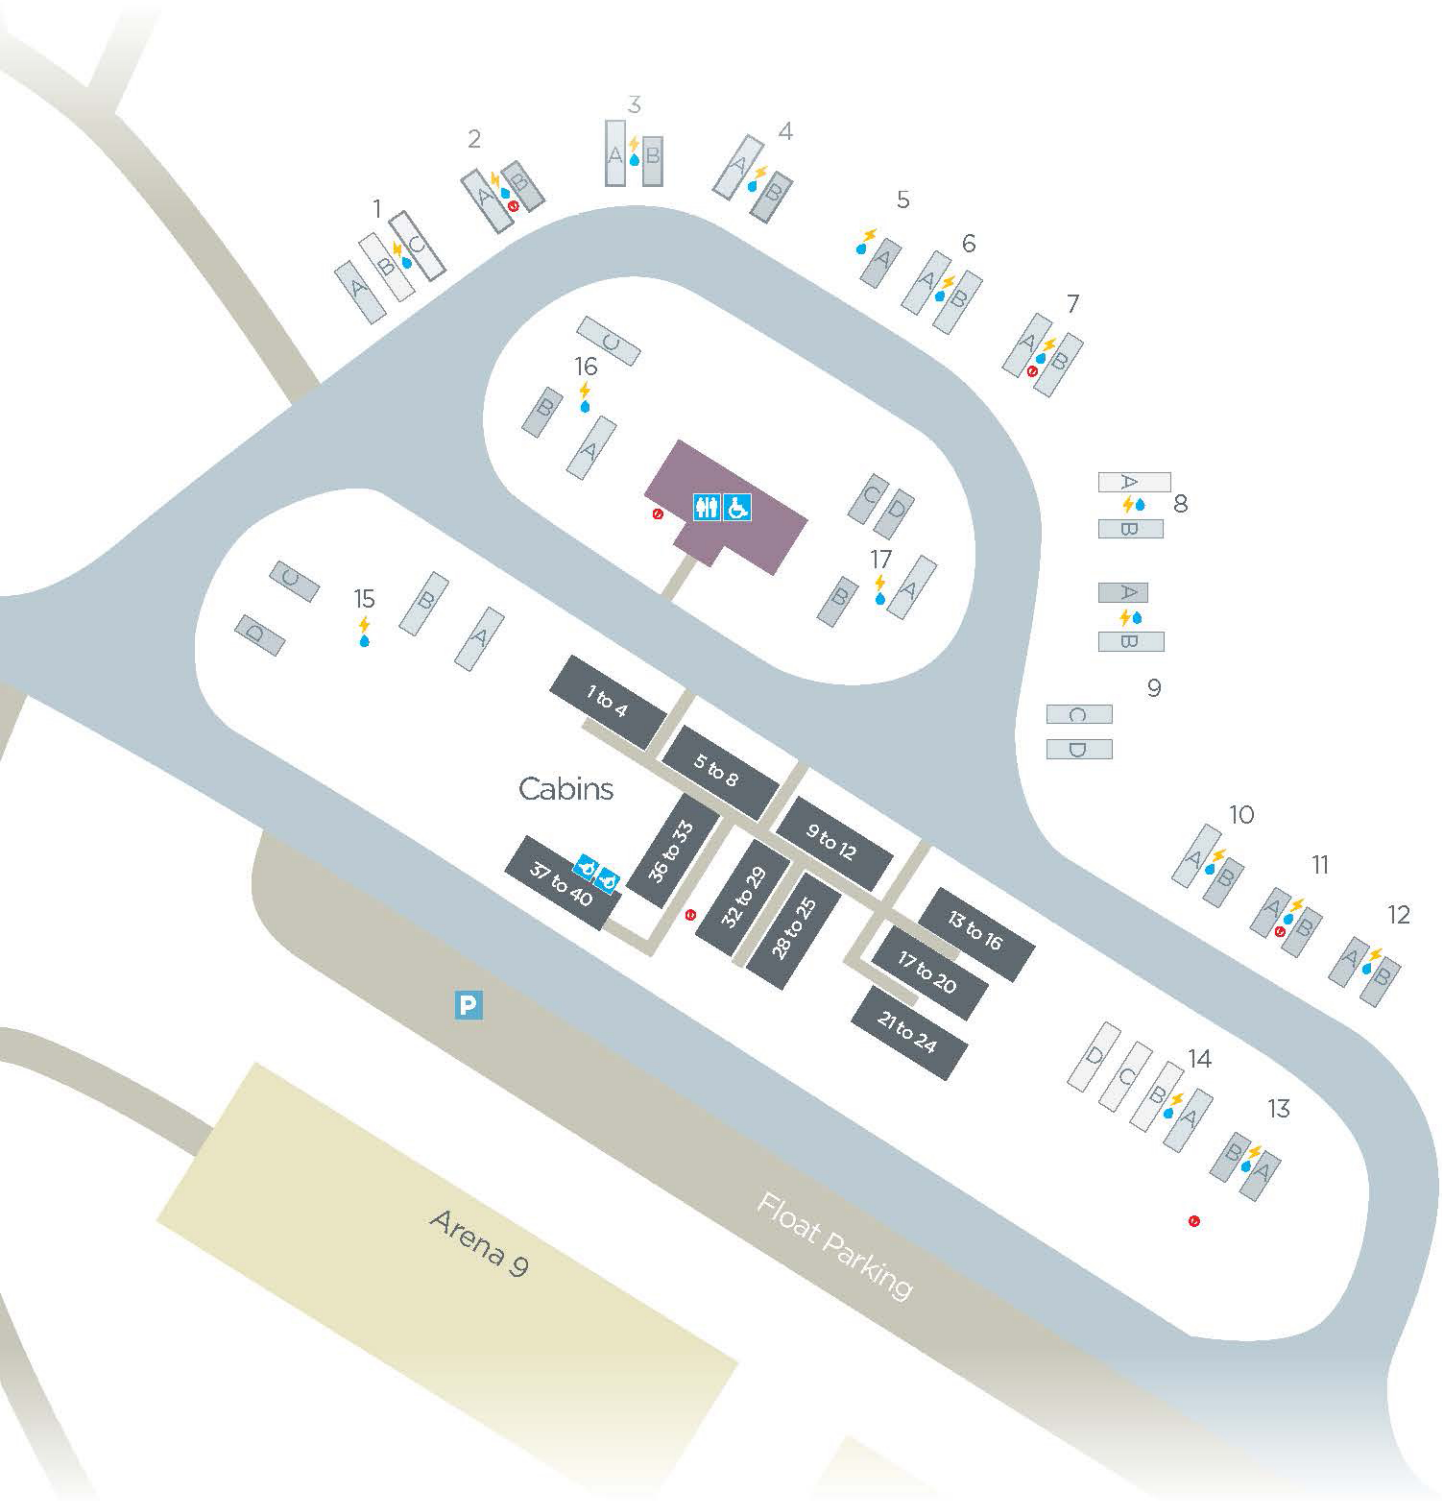

SYDNEY INTERNATIONAL EQUESTRIAN CENTRE

South Truck Park - Camping Layout

Small Space 7-11m	Medium Space 12-15m	Large Space 15m+	Power	Water	Fire Hose	Amenities	Wheelchair Access

0 10 20